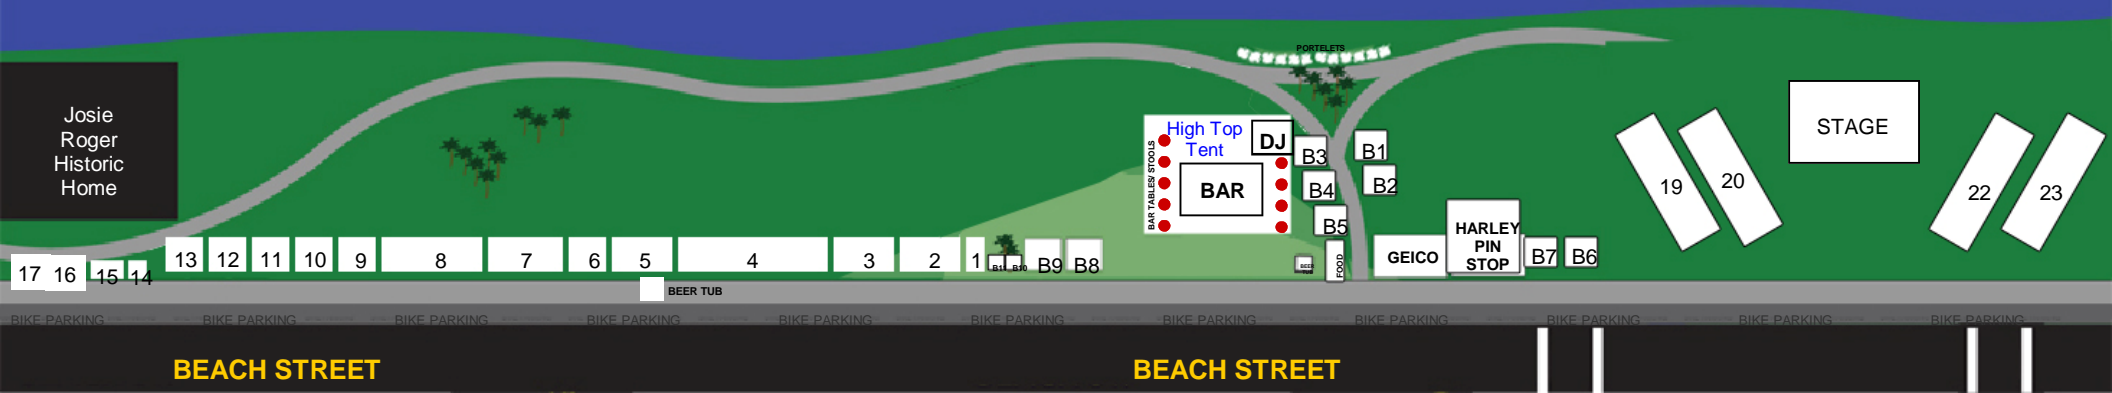

TIP: Adjust the percentage above to zoom in and out of the map.

AVAILABLE LOTS:

- 1. 10' Front
- 2. 30' Front
- 3. 30' Front
- 4. 80' Front 30' Front
- 5. 20' Front
- 6. 40' Front
- 7. 30' Front
- 8. 40' Front
- 9. 20' Front

- 10. 20' Front
- 11. 20' Front
- 12. 10' Front
- 13. 10' Front
- 14. 20' Front
- 15. 10' Front
- 16. 20' Front
- 17. 20' Front
- 18. 20' Front

- 19. OPEN - RIG
- 20. BUSTEC TRAILERS
- 22. OPEN - RIG
- 23. FASTLIGHTS LED

- B1.
- B2.
- B3.
- B4.
- B5.
- B6.
- B7.
- B8.

RIVERFRONT PARK
IS ROCKIN'
BEACH STREET IS
BACK!!!

SAN JAUN

RIVERFRONT PARK (Right) - SITE MAP
BIKEWEEK